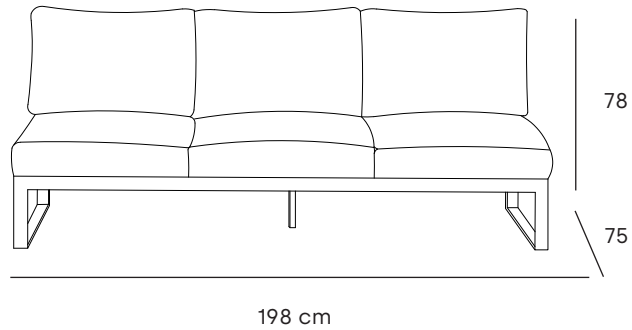

triple sofa