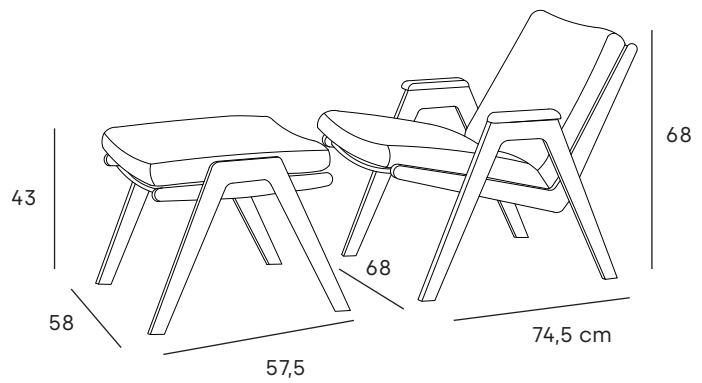

loung chair