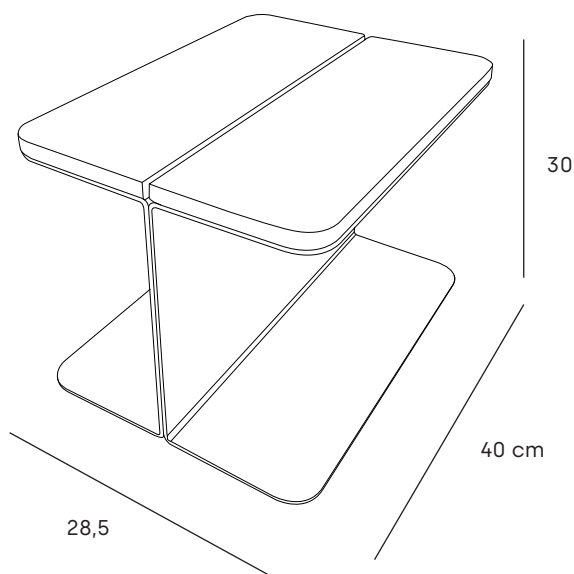

teak side table charcoal

watch videos here