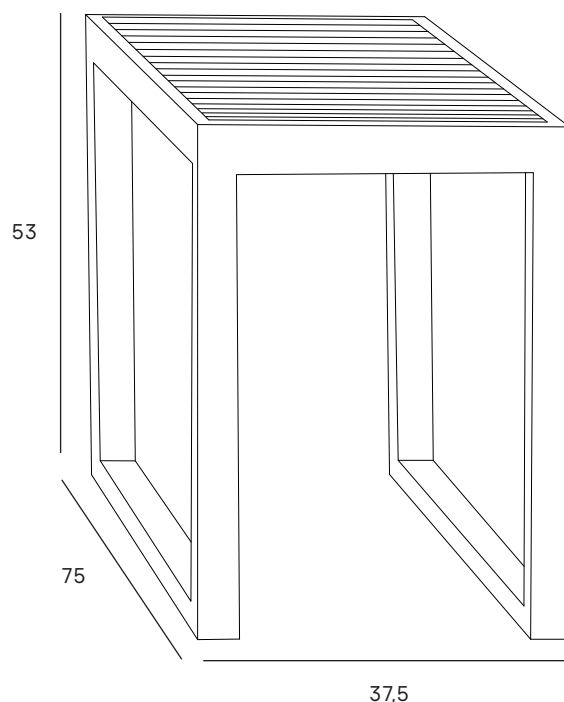

watch videos here

flex high table

material: aluminium, teak

12095026

STAY flex high table